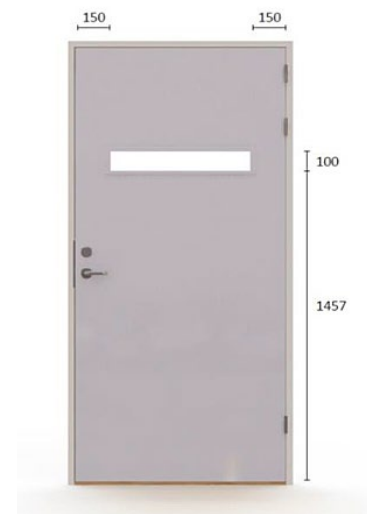

Type 22

Height: 2x745mm

Width: Adapted to width of door leaf