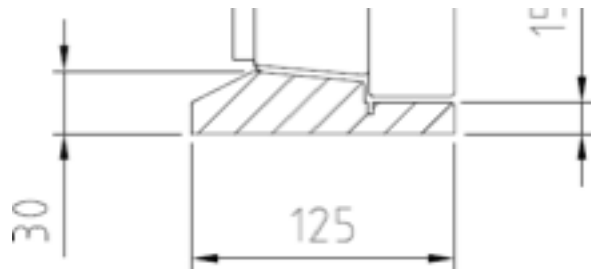

Oak threshold for door, TLE/TLD, Rw 47 dB.