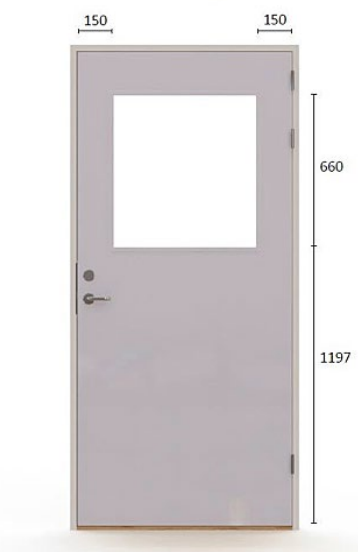

### Type 23

Height: 600mm

Width: 200mm

### Type 24

Height: 660mm

Width: Adapted to width of door leaf