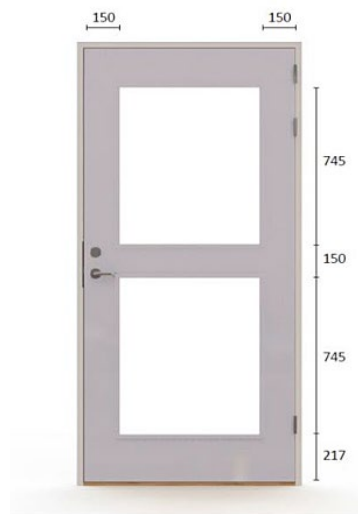

### Type 01

Height: 1640mm

Width: Adapted to width of door leaf

### Type 03

Height: 2x745mm

Width: Adapted to width of door leaf

### Type 23

Height: 600mm

Width: 200mm

### Type 24

Height: 660mm

Width: Adapted to width of door leaf