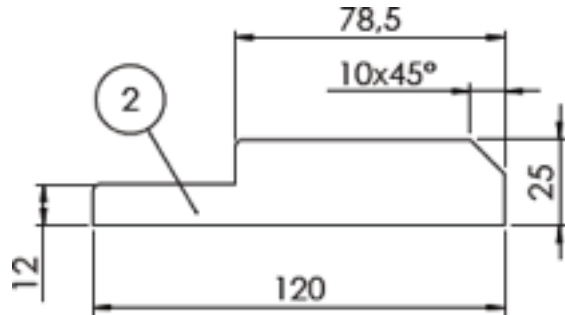

Types of thresholds

Oak threshold for door TLE-48/TLD-48, Rw 48 dB.