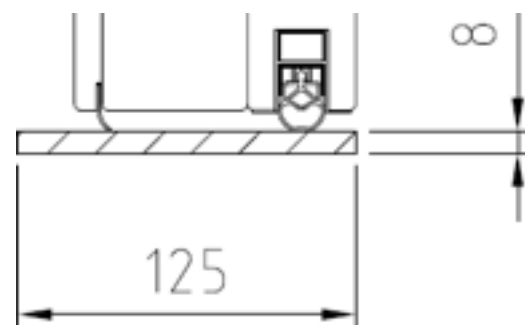

Mechanical threshold (Can be delivered with or without an oak disc) To all our wooden doors and provides acoustic performance Rw 49 dB.

Sweden
Tel: +46 176 20 78 80
e-mail: info@vibratec.se

Norway
Tel: +47 33 07 07 50
e-mail: info@vibratec.no

Denmark
Tel: +45 49 13 22 44
e-mail: info@vibratec.dk

Estonia
Tel: +372 56 66 29 93
e-mail: info@vibratec.ee